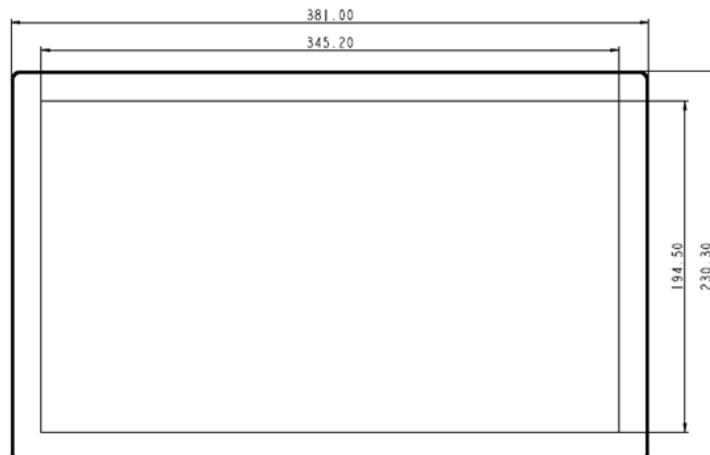

Get in touch with MicroTouch.

SLIMLINE KIOSK SERIES

MODEL NUMBER

SK-156P-A1

15.6" PCAP
HDMI/DP/VGA
FHD Visual Experience
Embedded or Stand Alone

SPECIFICATIONS

Size	15.6" TFT LCD
Maximum Resolution	1920 x 1080
Aspect Ratio	16:9
Contrast Ratio	1000:1
Brightness	450 nits (No Touch), 405 nits (P-CAP)
View Angle	H:178°, V:178°
Touch LCD Display	
Touch Screen	Projected Capacitive
Touch Points	10
Touch Screen Interface	USB-HID (Type B)
I/O Ports	
Serial Port	-
USB Port	1 x USB 2.0 (Type B) for Touch Interface
Video Port	1 x VGA (DB15), 1 x HDMI, 1x DP
Audio Port	-
Power Input	1 x 2.1 mm 12V DC Jack
Physical Properties	
Power Supply	50W (12V, 4.16A) External Power Adaptor
Speaker	-
Housing Color	Dark Gray
Construction	Glass, SECC metal, Plastic (ABS)
Compliance	Front Panel IP65 Compliant, Rear IPX1
Dimensions (W x H x D) mm	381.0 x 230.3 x 46.0 mm
Net Weight (kg)	3.5 kg
Gross Weight (kg)	5.8 kg
Carton (W x H x D) mm	455 x 315 x 150 mm
VESA	100 x 100 mm
Ball Drop	-
Safety	
Certifications	CE/FCC/CB/UL
Environment	
Operating Temperature	0°C ~ 40°C, 20% ~ 80% RH. Non-Condensing
Storage Temperature	-20°C ~ 60°C, 10% ~ 90% RH. Non-Condensing
Optional Peripheral	
N/A	