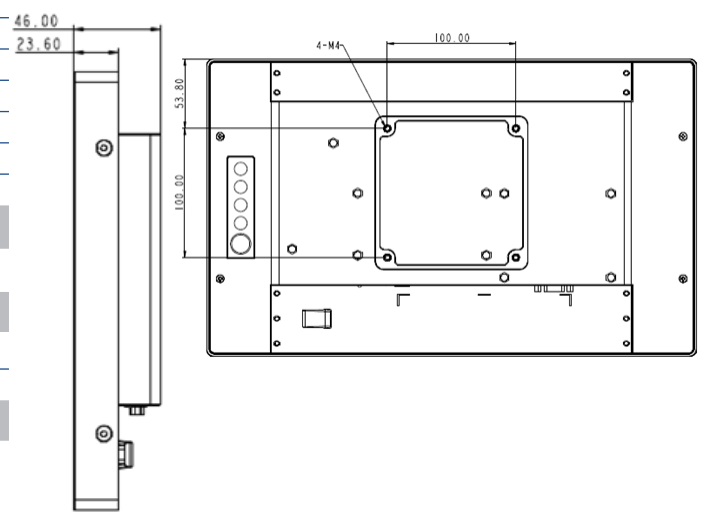

Get in touch with MicroTouch.

SLIMLINE KIOSK SERIES

MODEL NUMBER

SK-156P-A1

15.6" PCAP
HDMI/DP/VGA
FHD Visual Experience
Embedded or Stand Alone

SPECIFICATIONS

Size	15.6" TFT LCD
Maximum Resolution	1920 x 1080
Aspect Ratio	16:9
Contrast Ratio	1000:1
Brightness	450 nits (No Touch), 405 nits (P-CAP)
View Angle	H:178°, V:178°
Touch LCD Display	
Touch Screen	Projected Capacitive
Touch Points	10
Touch Screen Interface	USB-HID (Type B)
I/O Ports	
Serial Port	-
USB Port	1 x USB 2.0 (Type B) for Touch Interface
Video Port	1 x VGA (DB15), 1 x HDMI, 1x DP
Audio Port	-
Power Input	1 x 2.1 mm 12V DC Jack
Physical Properties	
Power Supply	50W (12V, 4.16A) External Power Adaptor
Speaker	-
Housing Color	Dark Gray
Construction	Glass, SECC metal, Plastic (ABS)
Compliance	Front Panel IP65 Compliant, Rear IPX1
Dimensions (W x H x D) mm	381.0 x 230.3 x 46.0 mm
Net Weight (kg)	3.5 kg
Gross Weight (kg)	5.8 kg
Carton (W x H x D) mm	455 x 315 x 150 mm
VESA	100 x 100 mm
Ball Drop	-
Safety	
Certifications	CE/FCC/CB/UL
Environment	
Operating Temperature	0°C ~ 40°C, 20% ~ 80% RH. Non-Condensing
Storage Temperature	-20°C ~ 60°C, 10% ~ 90% RH. Non-Condensing
Optional Peripheral	
N/A	